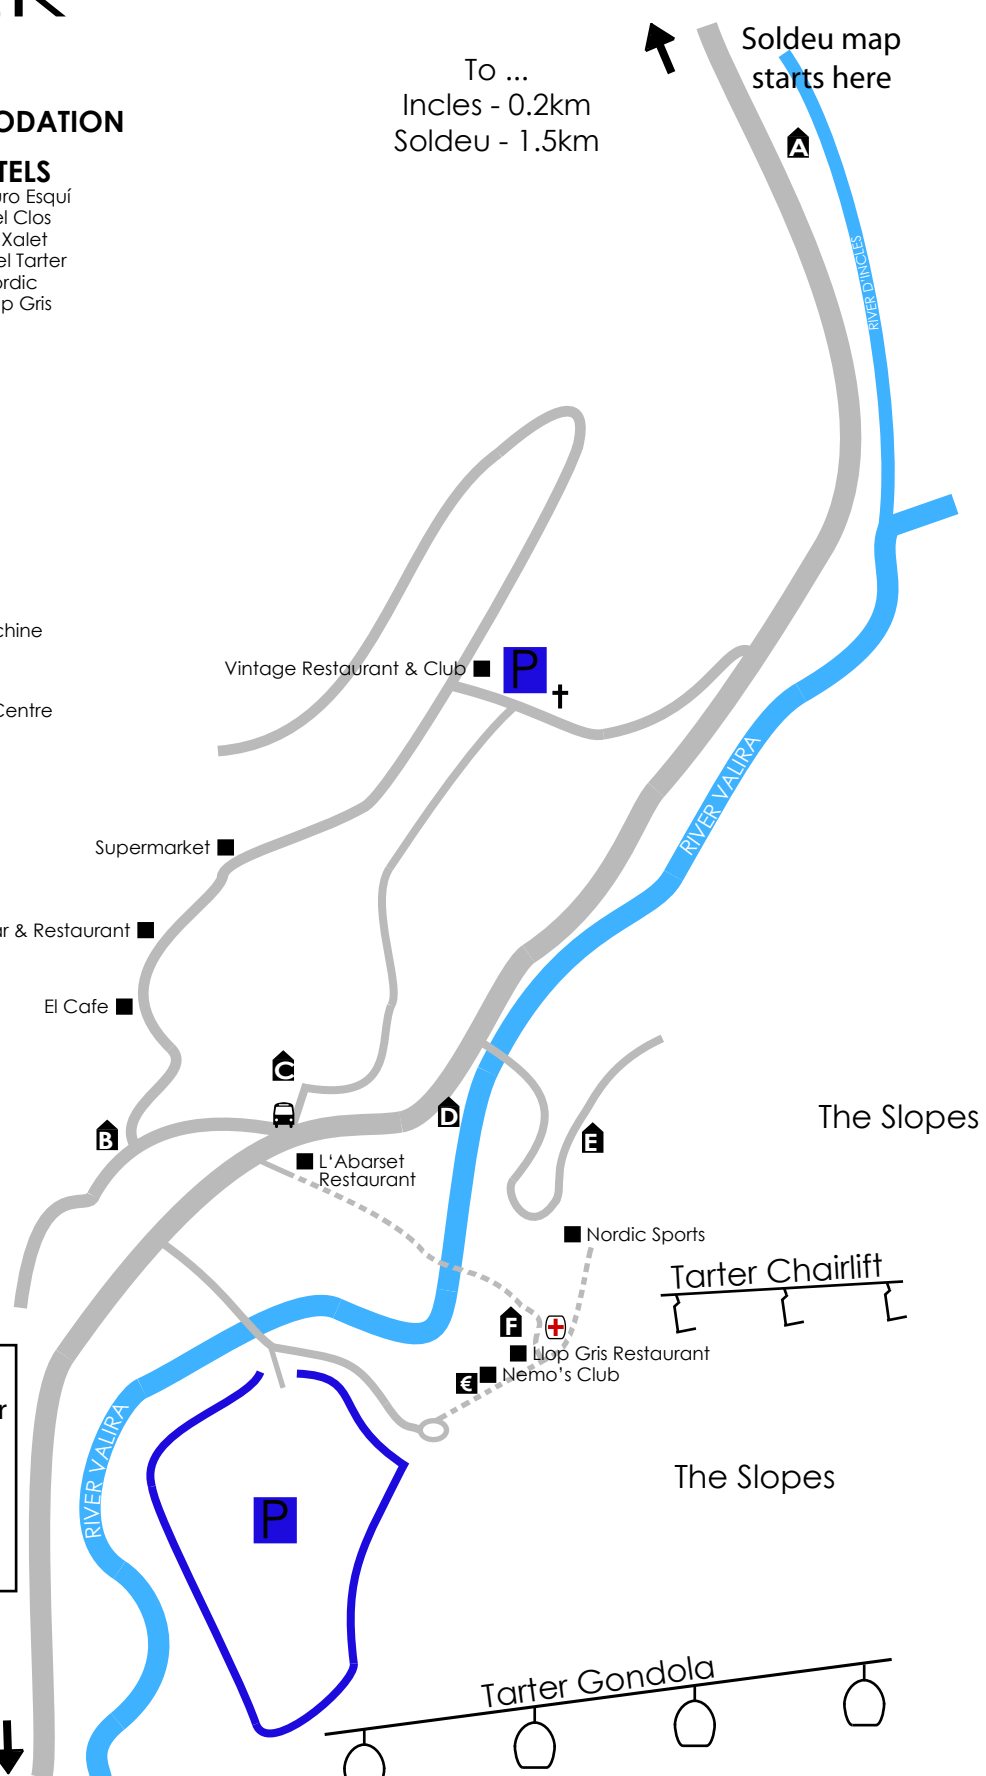

KEY

- € Cash Machine
- Bus Stop
- † Church
- Medical Centre

To ...
Incles - 0.2km
Soldeu - 1.5km

Soldeu map starts here

Vintage Restaurant & Club **P** †

Supermarket

Dylans Bar & Restaurant

El Cafe

B

C

L'Abarset Restaurant

Nordic Sports

Llop Gris Restaurant

Nemo's Club

Tarter Chairlift

The Slopes