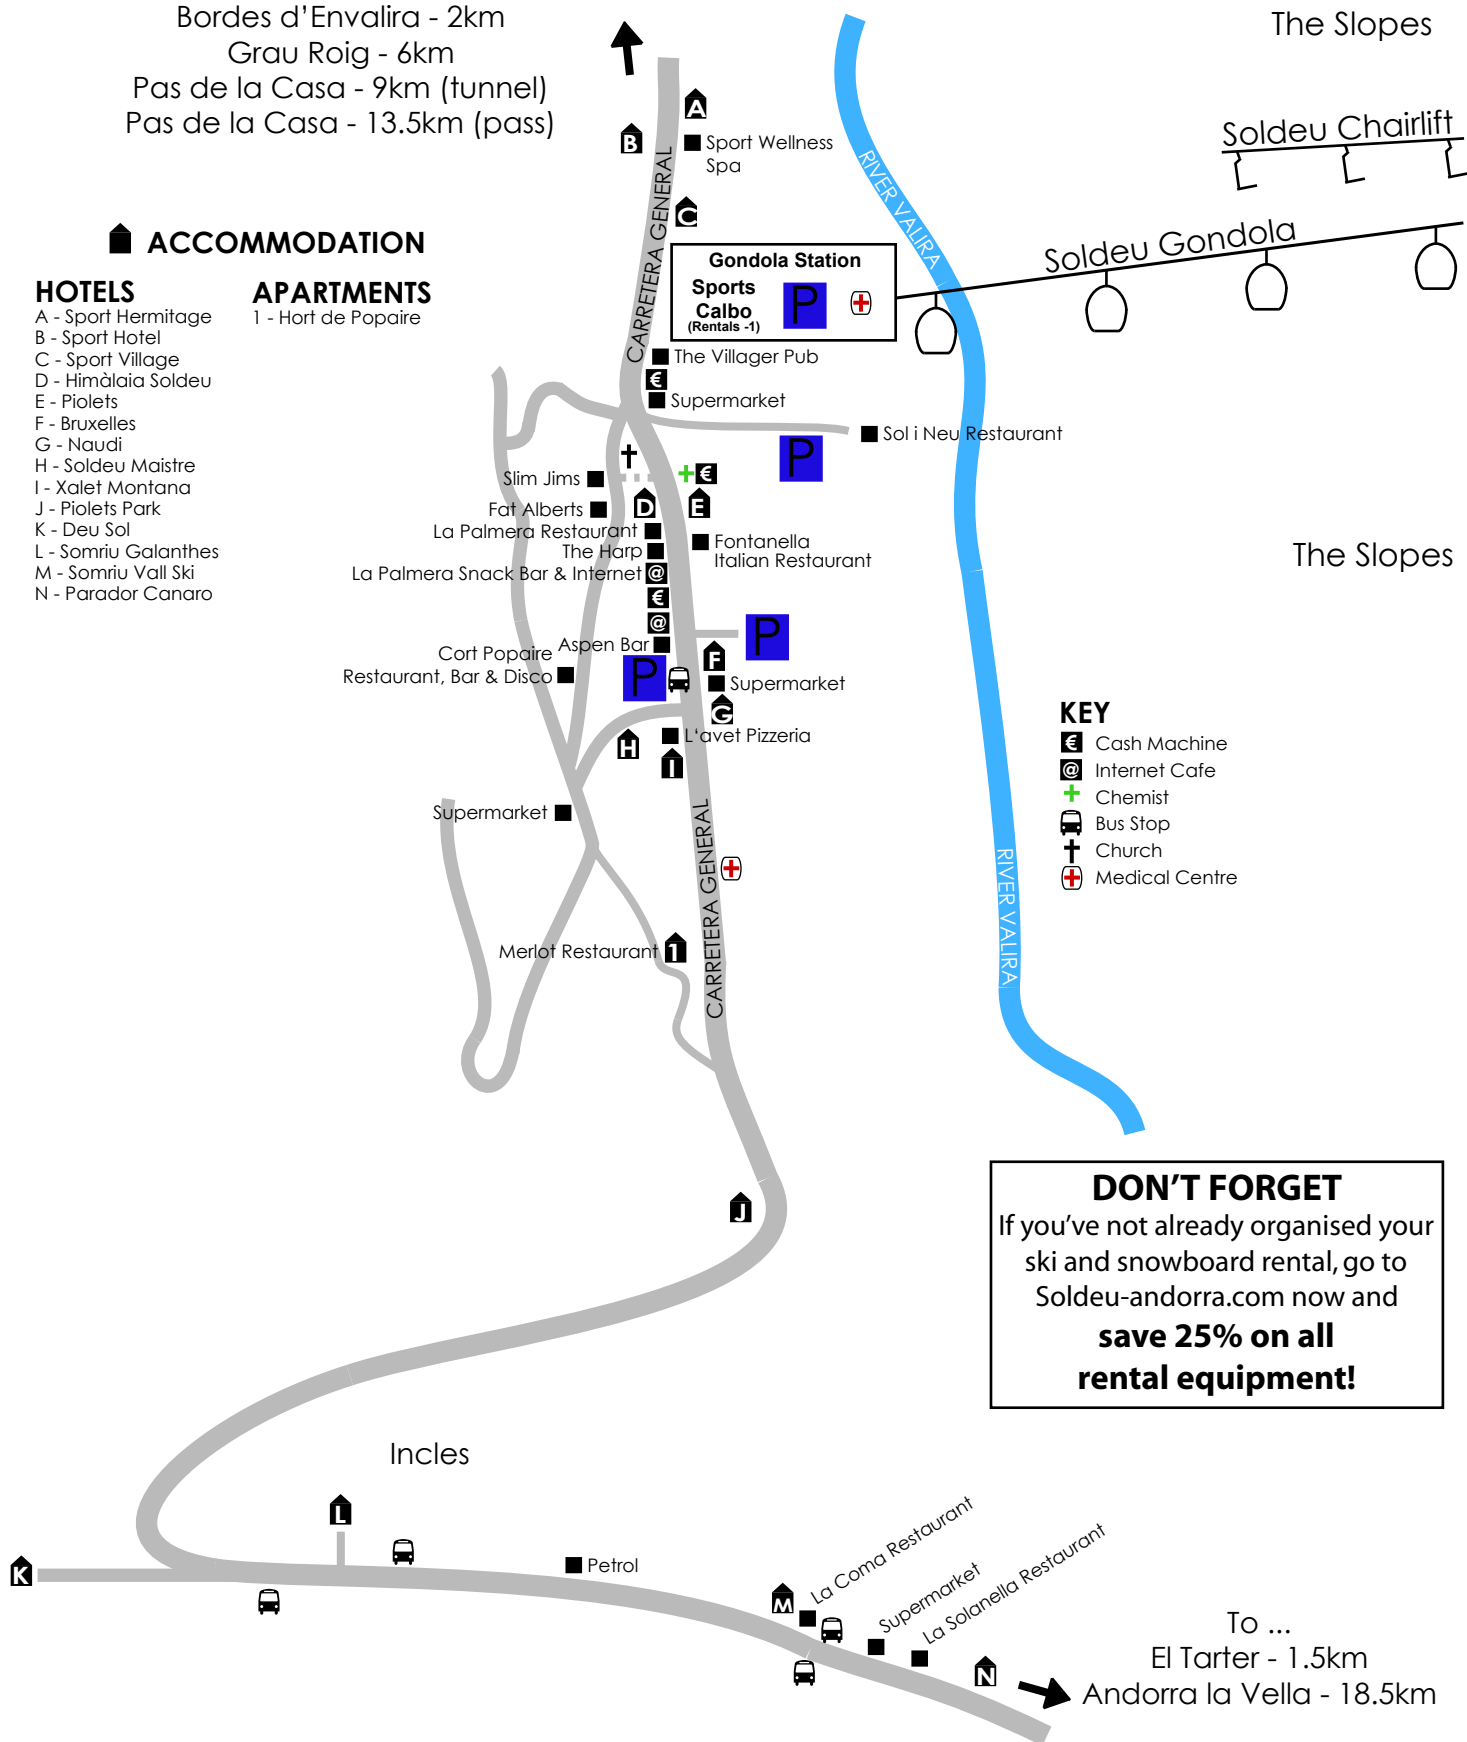

Don't forget to print out your special offers for the featured bars and restaurants before you come to Soldeu so you can save money whilst you're here!

To ...
Bordes d'Envalira - 2km
Grau Roig - 6km
Pas de la Casa - 9km (tunnel)
Pas de la Casa - 13.5km (pass)

ACCOMMODATION

HOTELS

- A - Sport Hermitage
- B - Sport Hotel
- C - Sport Village
- D - Himàlaia Soldeu
- E - Piolets
- F - Bruxelles
- G - Naudi
- H - Soldeu Maistre
- I - Xalet Montana
- J - Piolets Park
- K - Deu Sol
- L - Somriu Galanthes
- M - Somriu Vall Ski
- N - Parador Canaro

APARTMENTS

- 1 - Hort de Popaire

KEY

- € Cash Machine
- @ Internet Cafe
- + Chemist
- Bus Stop
- † Church
- ⊕ Medical Centre

DON'T FORGET
If you've not already organised your ski and snowboard rental, go to Soldeu-andorra.com now and **save 25% on all rental equipment!**

Map not to scale. No responsibility can be taken for any errors. If you think something needs to be changed or if you would like to see something added please e-mail info@soldeu-andorra.com or log on to Soldeu-andorra.com and use the contact page. Thank you.